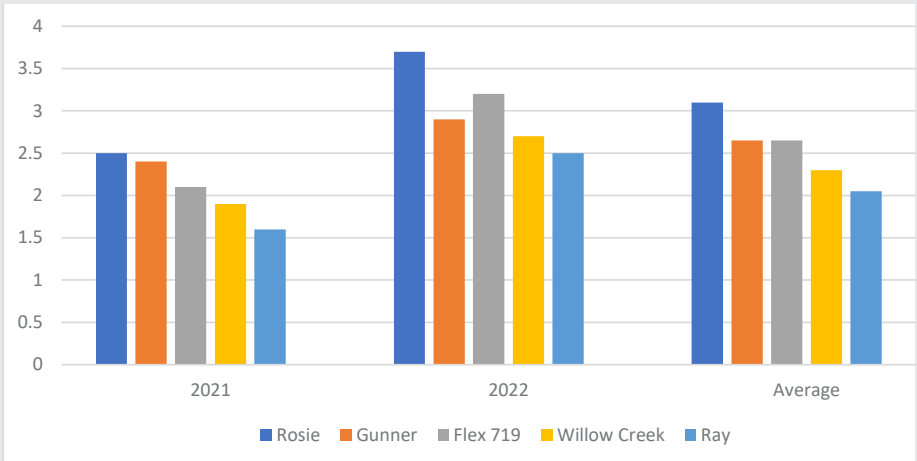

Ray

- Beardless, dual purpose true hard red winter wheat.
- Montana State University replacement for Willow Creek.
- *Cannot be sold except as certified seed.*

Willow Creek

- First widely adapted true forage variety in Montana
- Very low seed yields make it difficult to economically raise seed
- Not a true hard red winter wheat

Winter Forage Varieties

Cavalry

- Beardless, Dual purpose true hard red winter wheat
- 2023 will be the first year of limited release
- Looks to be a great conventional wheat with solid forage yields

DYNAGRO
SEED

Rosie

- New true winter variety from DynaGro
- Won the '21 and '22 Winter forage trials
- Shows excellent potential across Montana and Idaho

DYNAGRO
SEED

Billings Forage Yield Tons Per Acre

Sawfly Varieties